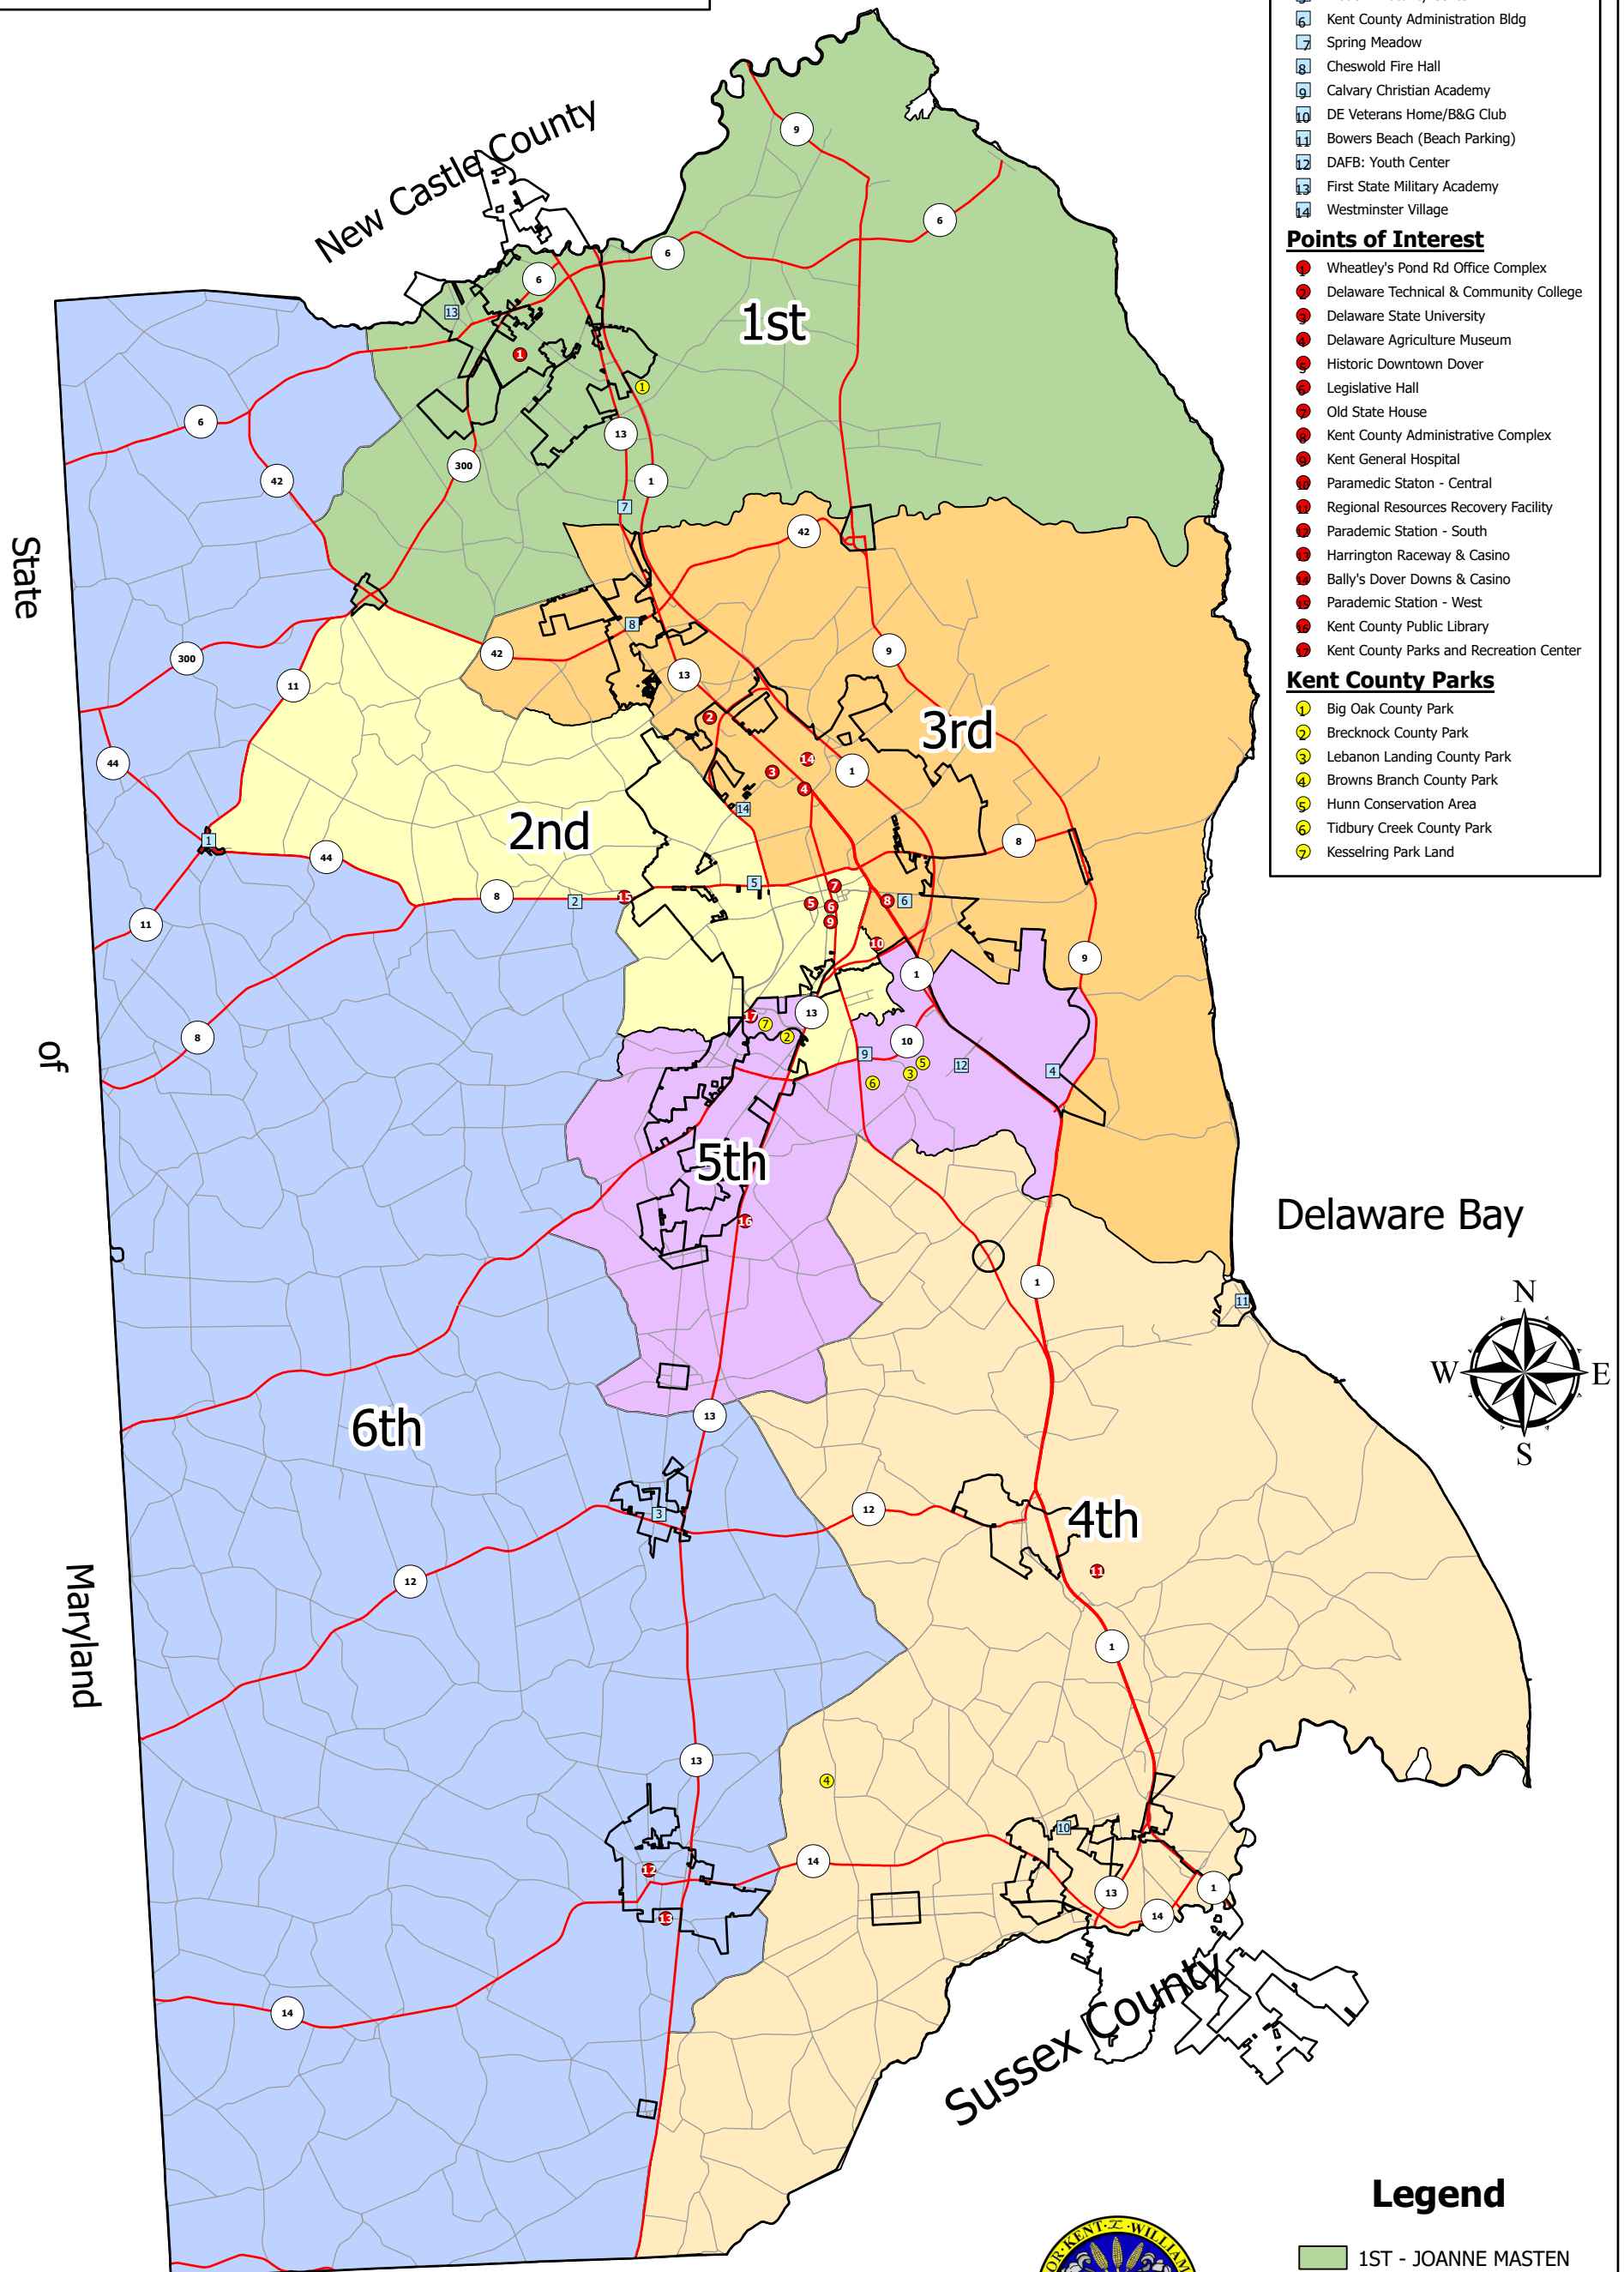

Kent County Delaware Levy Court Districts

Book Mobile Stops

- 1 Hartly Fire Hall
- 2 Bylers
- 3 Felton Fire Hall
- 4 DAFB: Playground
- 5 Modern Maturity Center
- 6 Kent County Administration Bldg
- 7 Spring Meadow
- 8 Cheswold Fire Hall
- 9 Calvary Christian Academy
- 10 DE Veterans Home/B&G Club
- 11 Bowers Beach (Beach Parking)
- 12 DAFB: Youth Center
- 13 First State Military Academy
- 14 Westminster Village

Points of Interest

- 1 Wheatley's Pond Rd Office Complex
- 2 Delaware Technical & Community College
- 3 Delaware State University
- 4 Delaware Agriculture Museum
- 5 Historic Downtown Dover
- 6 Legislative Hall
- 7 Old State House
- 8 Kent County Administrative Complex
- 9 Kent General Hospital
- 10 Paramedic Station - Central
- 11 Regional Resources Recovery Facility
- 12 Paramedic Station - South
- 13 Harrington Raceway & Casino
- 14 Bally's Dover Downs & Casino
- 15 Paramedic Station - West
- 16 Kent County Public Library
- 17 Kent County Parks and Recreation Center

Kent County Parks

- 1 Big Oak County Park
- 2 Brecknock County Park
- 3 Lebanon Landing County Park
- 4 Browns Branch County Park
- 5 Hunn Conservation Area
- 6 Tidbury Creek County Park
- 7 Kesselring Park Land

Legend

- 1ST - JOANNE MASTEN
- 2ND - JEFFREY W. HALL
- 3RD - ALLAN F. ANGEL
- 4TH - ROBERT J. SCOTT
- 5TH - JODY SWEENEY
- 6TH - PAUL HERTZ
- AT LARGE - TERRY L. PEPPER

January 3, 2023